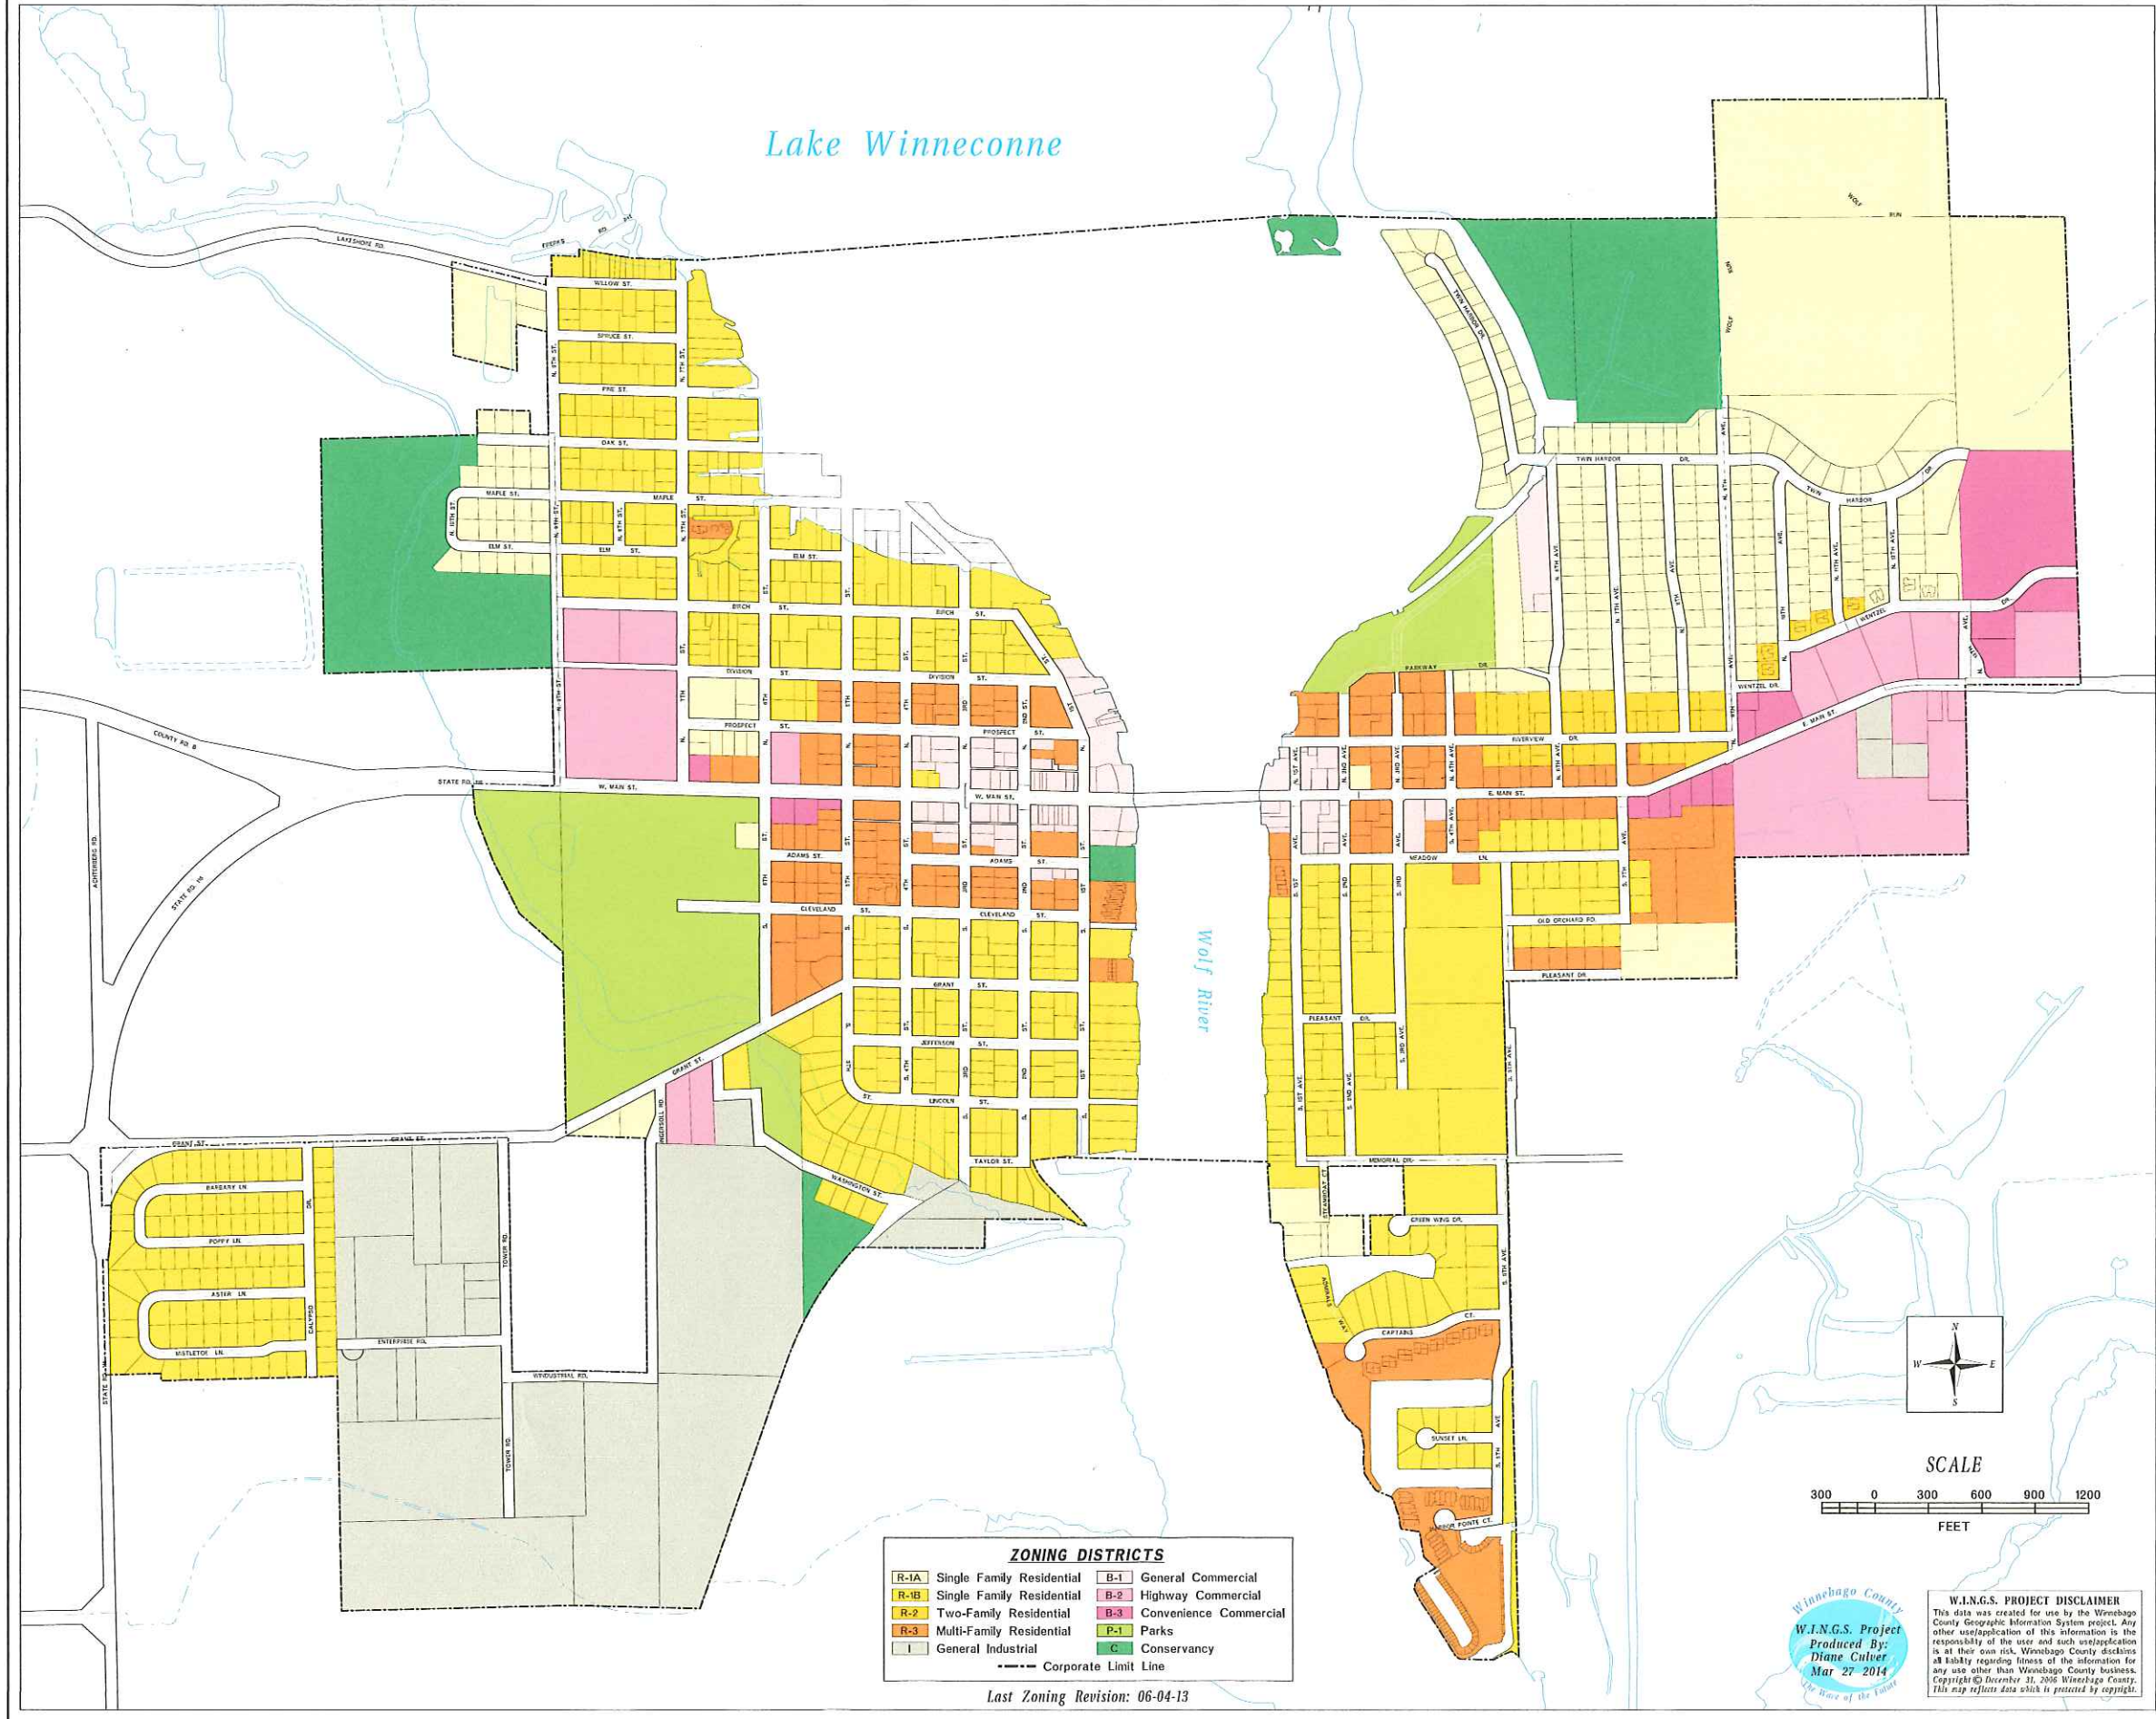

Village of Winneconne Zoning Map

ZONING DISTRICTS

R-1A	Single Family Residential	B-1	General Commercial
R-1B	Single Family Residential	B-2	Highway Commercial
R-2	Two-Family Residential	B-3	Convenience Commercial
R-3	Multi-Family Residential	P-1	Parks
I	General Industrial	C	Conservancy
--- Corporate Limit Line			

Last Zoning Revision: 06-04-13

Winnebago County
W.J.N.G.S. Project
Produced By:
Diane Culver
Mar 27 2014
The Voice of the Town